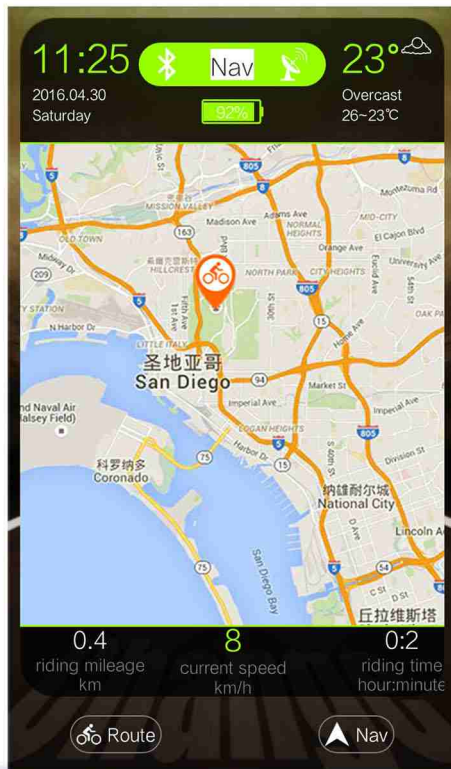

COOL CYCLING

RACING

- 🏃 current speed, average speed, maximum speed
- 🕒 riding time, activity time, rest time
- 📏 riding speed, calories consumption
- 📍 altitude, temperature, time, weather
Barometric pressure, Coordinates

ALARM

Once set, alarm automatically if any move

Share Riding track

NAVIGATION

To your dream, To your home!
Anytime get riding location

Convenient

Small size can be taken away

Charging

Portable power bank
No worry for charging stem and mobile

Lighting

Riding lighting
Portable lighting

mountain

river

desert

road

city

wake up freedom

Wherever you want to go, just go!

music

Choose your favorite road
listen favorite music

Safety

High intensity stem
Multiple load safety test

Standby

48 days long standby
Long distance riding no more worry