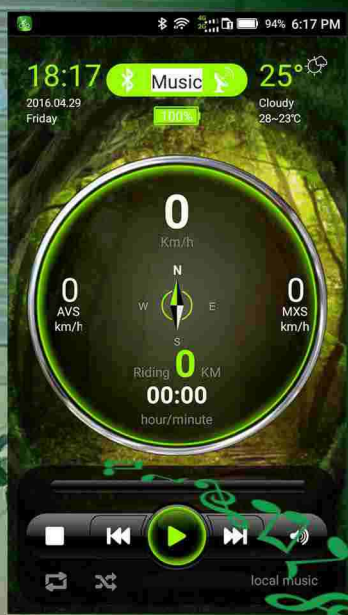

ALARM

Once set, alarm automatically if any move

Share Riding track

NAVIGATION

To your dream, To your home!
Anytime get riding location

Convenient

Small size can be taken away

Charging

Portable power bank
No worry for charging stem and mobile

Lighting

Riding lighting
Portable lighting

mountain

river

desert

road

city

wake up freedom

Wherever you want to go, just go!

music

Choose your favorite road
listen favorite music

Safety

High intensity stem
Multiple load safety test

Standby

48 days long standby
Long distance riding no more worry