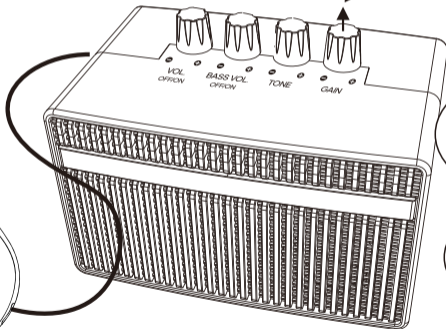

① ②

DIST. ← CLEAN

7

Adjust the GAIN

!The following functions work only in BASS mode.

!Adjust according what you desire.

Turn Left : GAIN+

Turn Right : GAIN-

This knob only works in bass mode.

8

Switching clean and distortion
BASS modes

9

AUX

Connection to play-along devices
like smart phones or mp3.

10

Headphone out