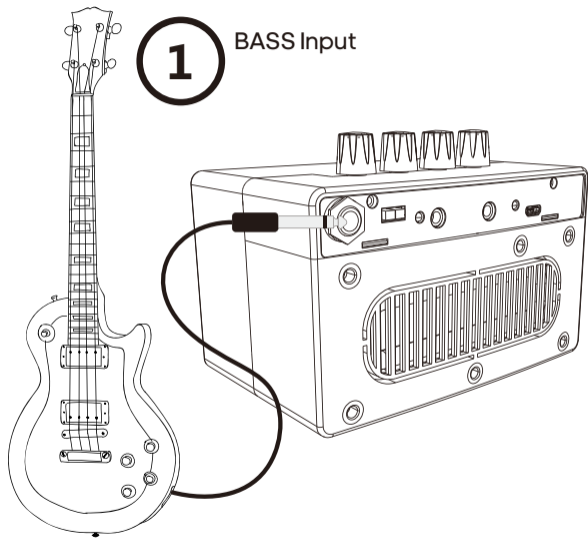

Speaker : Two speakers, 3 watts each

Weight : 490g

Dimension : 139(L)x 97(W)x 88(H)mm

Packing List : Mini Guitar Amp x 1 USB Power Cable x 1 3.5mm Audio Cable x 1

Power on/off BASS on/off
 Master volume BASS Volume
 (Under Bass mode) (Under Bass mode) Gain
 (Under Bass mode)

2

Turn on the AMP

Turn Left : Power ON

Turn Right END : Power OFF

3

How to adjust the volume

Turn Left : VOL+

Turn Right : VOL-