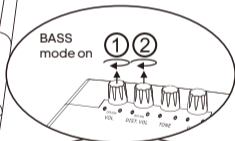

6

Adjust the TONE

!The following functions work only in BASS mode.

!Adjust according what you desire.

Turn Left : TONE+

Turn Right : TONE-

This knob only works in bass mode.

BASS mode on

① ②

DIST. ← CLEAN

7

Adjust the GAIN

!The following functions work only in BASS mode.

!Adjust according what you desire.

Turn Left : GAIN+

Turn Right : GAIN-

This knob only works in bass mode.

8

Switching clean and distortion
BASS modes

9

AUX

Connection to play-along devices
like smart phones or mp3.

10

Headphone out