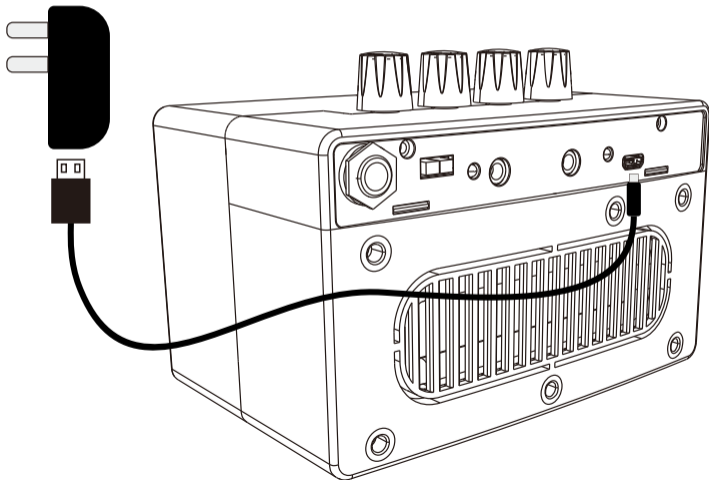

11

Charge
5V USB Adapter