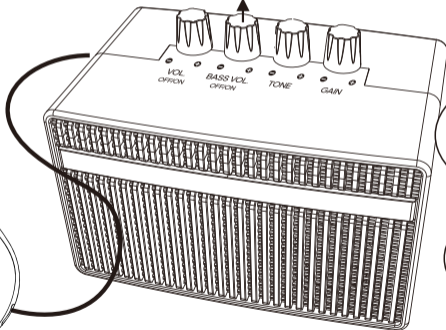

2

Turn on the AMP

Turn Left : Power ON

Turn Right END : Power OFF

3

How to adjust the volume

Turn Left : VOL+

Turn Right : VOL-

4

How to turn on and off the
BASS

Turn Left: BASS ON

Turn Right END: BASS OFF

This knob only works in
bass mode.

BASS
mode on

DIST. ← CLEAN

5

Adjust the BASS

!The following functions work only in BASS mode.

!Adjust according what you desire.

Turn Left : BASS VOL.+

Turn Right : BASS VOL.-

This knob only works in bass mode.

BASS mode on

DIST. ← CLEAN