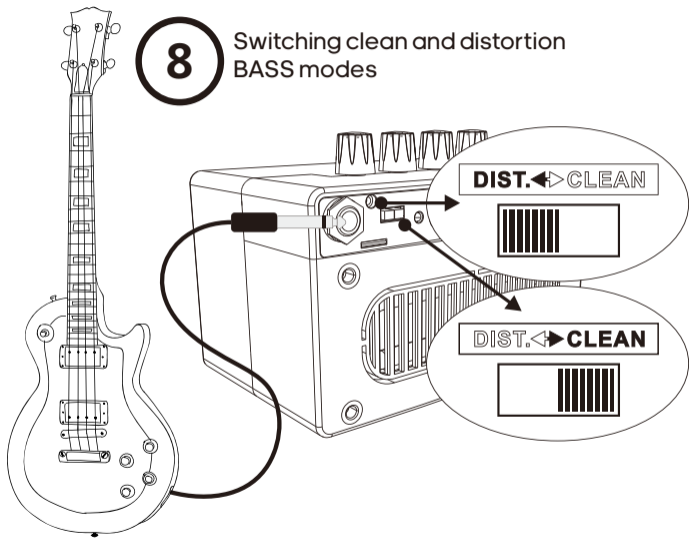

6

Adjust the TONE

!The following functions work only in BASS mode.

!Adjust according what you desire.

Turn Left : TONE+

Turn Right : TONE-

This knob only works in bass mode.

BASS mode on

① ②

DIST. ← CLEAN

7

Adjust the GAIN

!The following functions work only in BASS mode.

!Adjust according what you desire.

Turn Left : GAIN+

Turn Right : GAIN-

This knob only works in bass mode.

8

Switching clean and distortion
BASS modes

9

AUX

Connection to play-along devices
like smart phones or mp3.

10

Headphone out