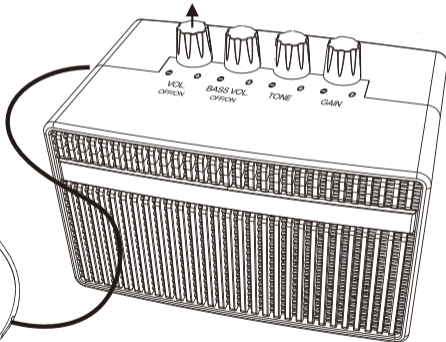

2

Turn on the AMP

Turn Left : Power ON

Turn Right END : Power OFF

3

How to adjust the volume

Turn Left : VOL+

Turn Right : VOL-

4

How to turn on and off the
BASS

Turn Left: BASS ON

Turn Right END: BASS OFF

This knob only works in
bass mode.

BASS
mode on

DIST. ← CLEAN

5

Adjust the BASS

!The following functions work only in BASS mode.

!Adjust according what you desire.

Turn Left : BASS VOL.+

Turn Right : BASS VOL.-

This knob only works in bass mode.

BASS mode on

DIST. ← CLEAN