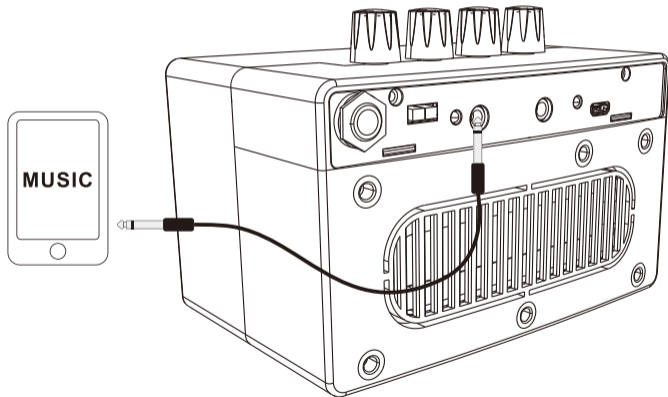

This knob only works in bass mode.

8

Switching clean and distortion
BASS modes

9

AUX

Connection to play-along devices
like smart phones or mp3.

10

Headphone out