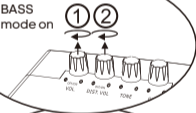

2

Turn on the AMP

Turn Left : Power ON

Turn Right END : Power OFF

3

How to adjust the volume

Turn Left : VOL+

Turn Right : VOL-

4

How to turn on and off the
BASS

Turn Left: BASS ON

Turn Right END: BASS OFF

This knob only works in
bass mode.

BASS
mode on

DIST. ← CLEAN

5

Adjust the BASS

!The following functions work only in BASS mode.

!Adjust according what you desire.

Turn Left : BASS VOL.+

Turn Right : BASS VOL.-

This knob only works in bass mode.

BASS mode on

DIST. ← CLEAN

6

Adjust the TONE

!The following functions work only in BASS mode.

!Adjust according what you desire.

Turn Left : TONE+

Turn Right : TONE-

This knob only works in bass mode.

BASS mode on