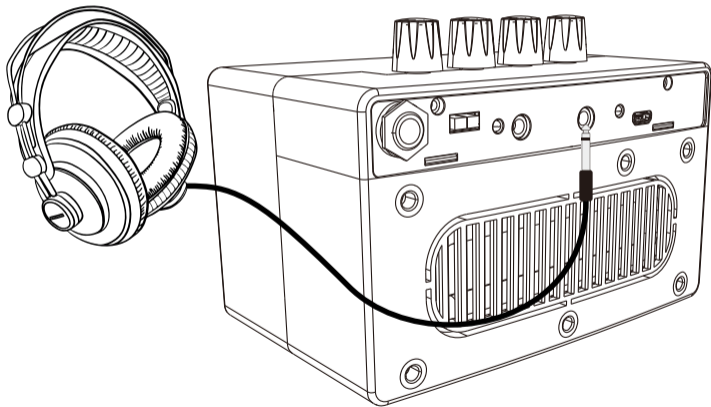

This knob only works in bass mode.

8

Switching clean and distortion
BASS modes

9

AUX

Connection to play-along devices
like smart phones or mp3.

10

Headphone out