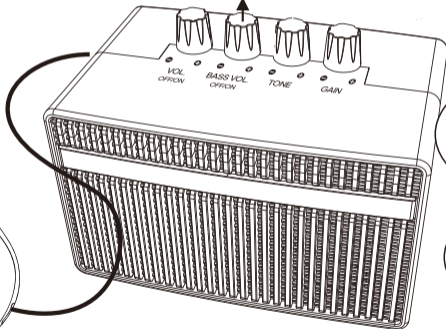

Adjust the BASS

!The following functions work only in BASS mode.

!Adjust according what you desire.

Turn Left : BASS VOL.+

Turn Right : BASS VOL.-

This knob only works in bass mode.

BASS mode on

DIST. ← CLEAN

6

Adjust the TONE

!The following functions work only in BASS mode.

!Adjust according what you desire.

Turn Left : TONE+

Turn Right : TONE-

This knob only works in bass mode.

BASS mode on