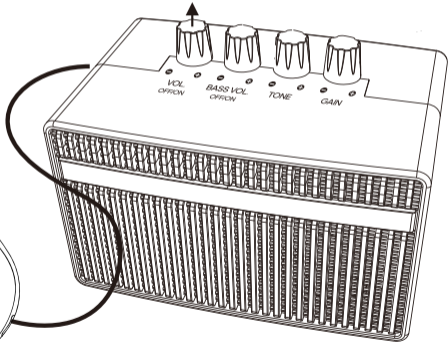

Speaker : Two speakers, 3 watts each

Weight : 490g

Dimension : 139(L)x 97(W)x 88(H)mm

Packing List : Mini Guitar Amp x 1 USB Power Cable x 1 3.5mm Audio Cable x 1

Power on/off BASS on/off
 Master volume BASS Volume
 (Under Bass mode) (Under Bass mode) Gain
 (Under Bass mode)

2

Turn on the AMP

Turn Left : Power ON

Turn Right END : Power OFF

3

How to adjust the volume

Turn Left : VOL+

Turn Right : VOL-

4

How to turn on and off the
BASS

Turn Left: BASS ON

Turn Right END: BASS OFF

This knob only works in
bass mode.

BASS
mode on

DIST. ← CLEAN

5