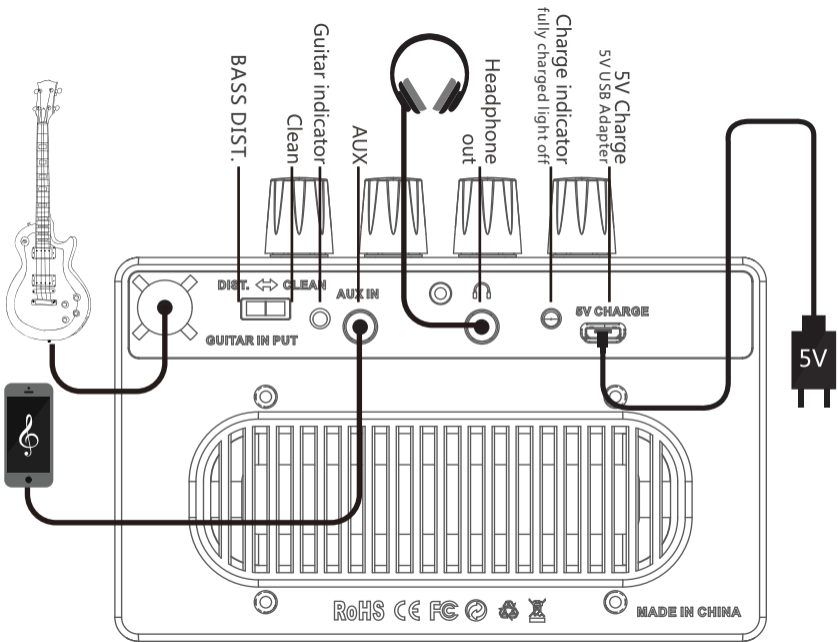

BASS—BASS on/off and Control the level of distortion

TONE—Control the TONE

GAIN—Control the GAIN

Indicator lights : Power indicator light

Recharge : 5V/1A USB adapter(not included)

Built-in battery : 18650 battery pack

Speaker : Two speakers, 3 watts each

Weight : 490g

Dimension : 139(L)x 97(W)x 88(H)mm

Packing List : Mini Guitar Amp x 1 USB Power Cable x 1 3.5mm Audio Cable x 1

Power on/off BASS on/off
 Master volume BASS Volume
 (Under Bass mode) (Under Bass mode) Gain
 (Under Bass mode)

2

Turn on the AMP

Turn Left : Power ON

Turn Right END : Power OFF

3

How to adjust the volume

Turn Left : VOL+

Turn Right : VOL-

4

How to turn on and off the
BASS

Turn Left: BASS ON

Turn Right END: BASS OFF

This knob only works in
bass mode.

BASS
mode on

DIST. ← CLEAN

5