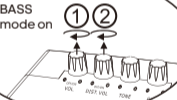

4

How to turn on and off the
BASS

Turn Left: BASS ON

Turn Right END: BASS OFF

This knob only works in
bass mode.

BASS
mode on

DIST. ← CLEAN

5

Adjust the BASS

!The following functions work only in BASS mode.

!Adjust according what you desire.

Turn Left : BASS VOL.+

Turn Right : BASS VOL.-

This knob only works in bass mode.

BASS mode on

DIST. ← CLEAN

6

Adjust the TONE

!The following functions work only in BASS mode.

!Adjust according what you desire.

Turn Left : TONE+

Turn Right : TONE-

This knob only works in bass mode.

BASS mode on