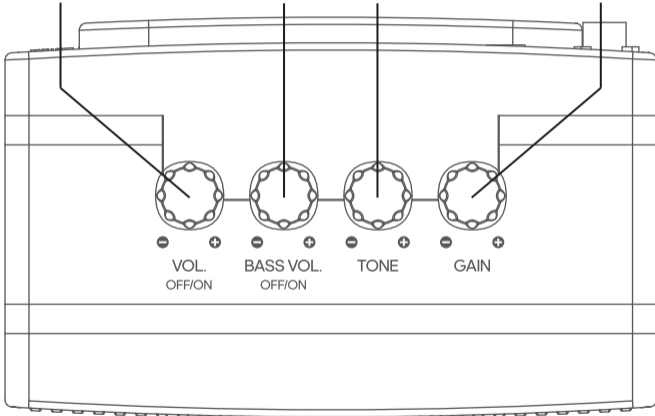

BASS—BASS on/off and Control the level of distortion

TONE—Control the TONE

GAIN—Control the GAIN

Indicator lights : Power indicator light

Recharge : 5V/1A USB adapter(not included)

Built-in battery : 18650 battery pack

Speaker : Two speakers, 3 watts each

Weight : 490g

Dimension : 139(L)x 97(W)x 88(H)mm

Packing List : Mini Guitar Amp x 1 USB Power Cable x 1 3.5mm Audio Cable x 1

Power on/off BASS on/off
 Master volume BASS Volume
 (Under Bass mode) (Under Bass mode) Gain
 (Under Bass mode)