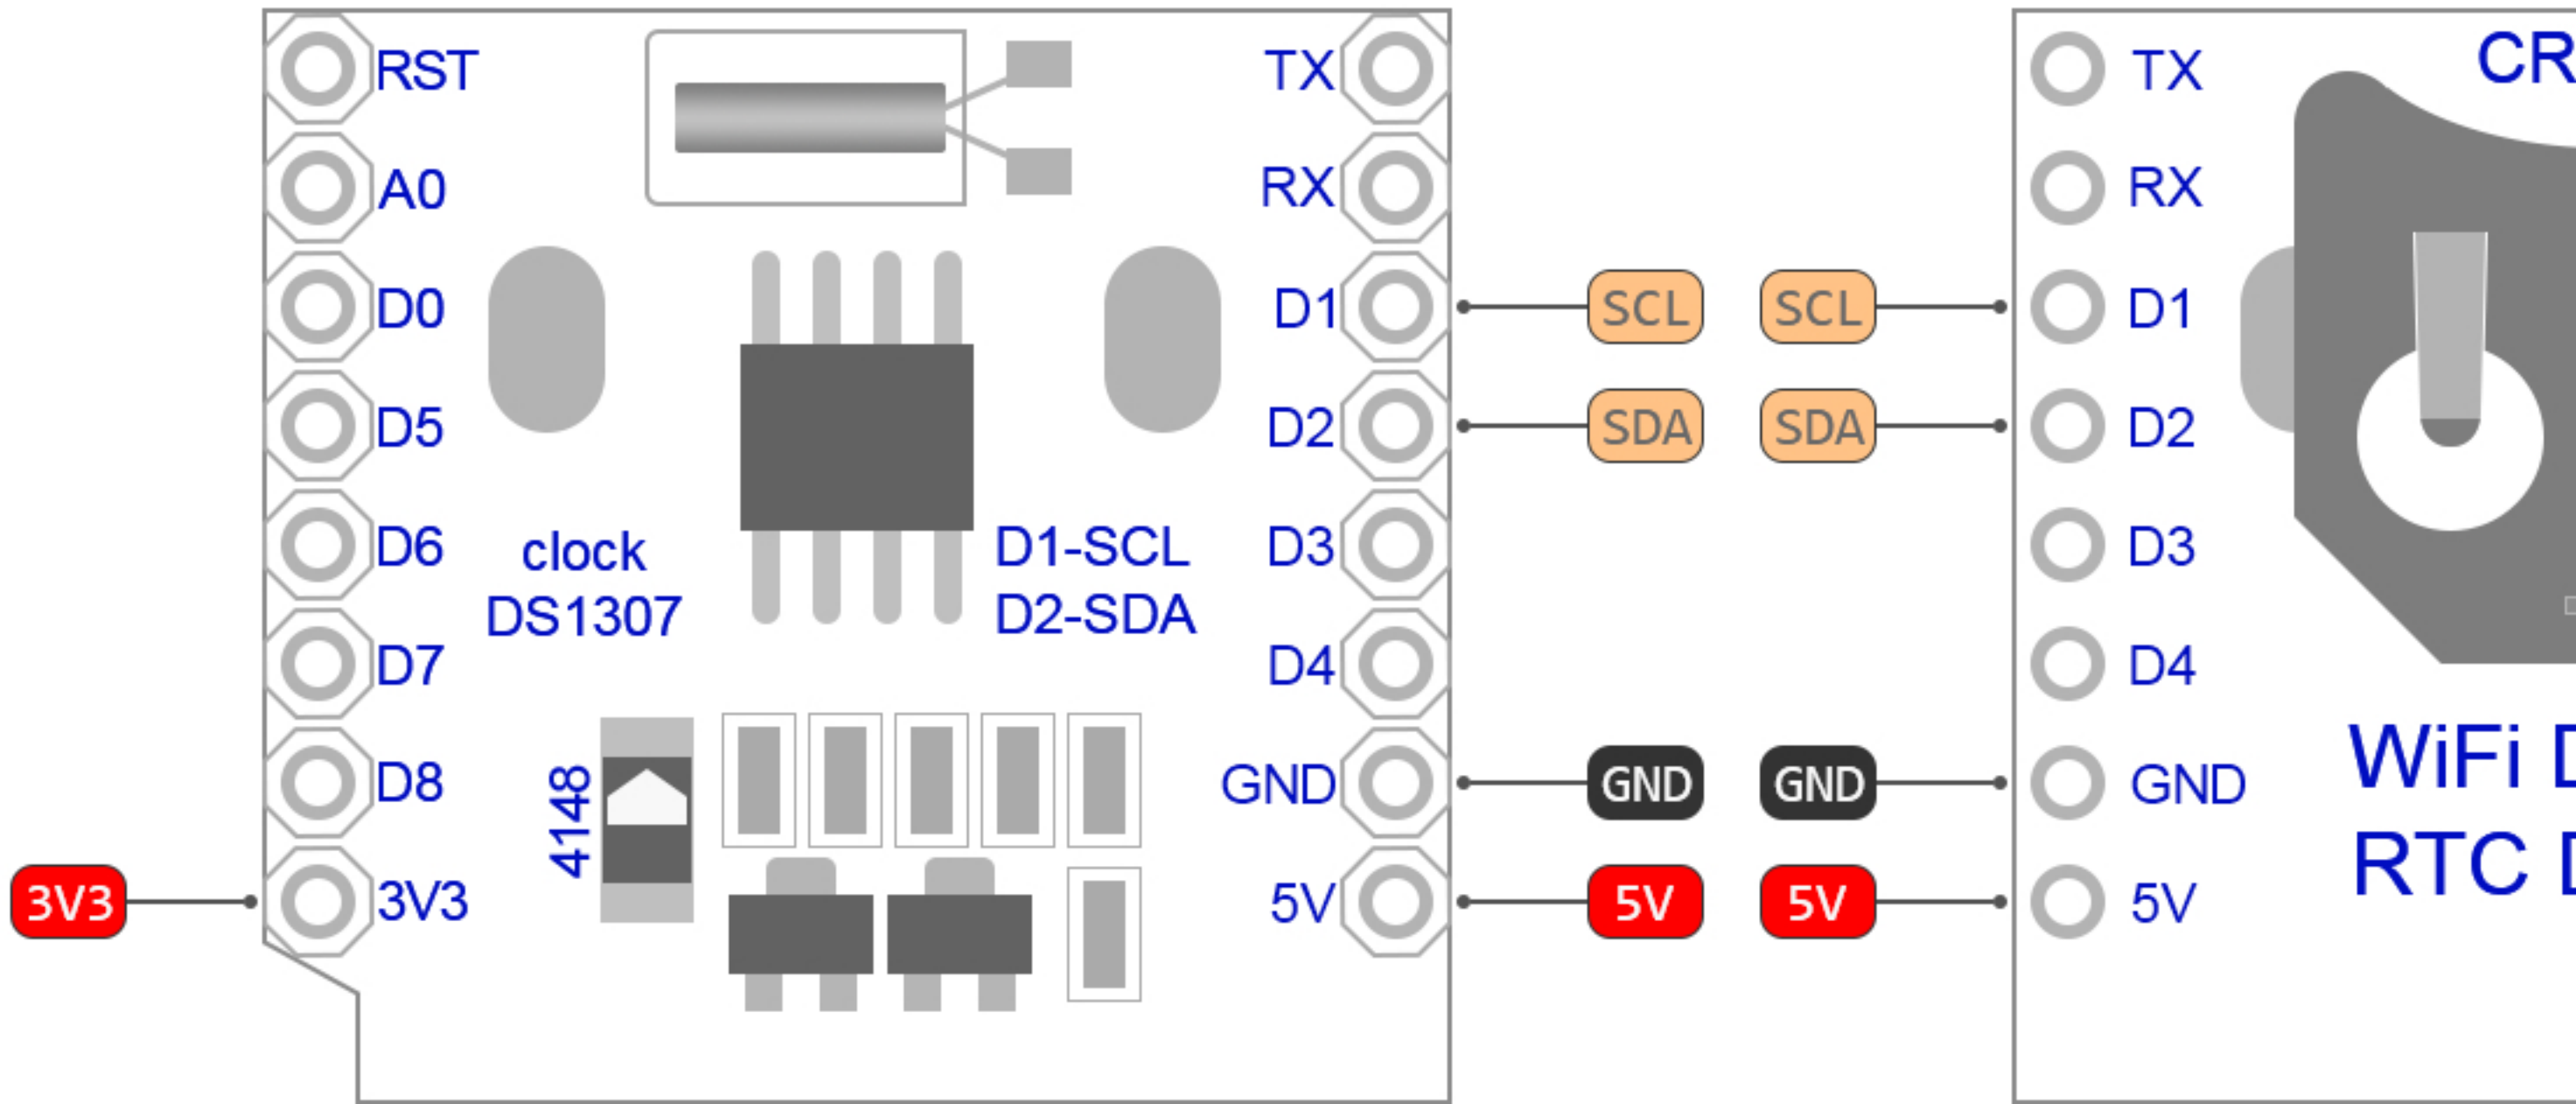

- Control
- GND
- Serial Pin

## DIMENSION DIAGRAM

WIFI DI mini - shield RTC  
DS1307 (Real Time Clock)  
with battery